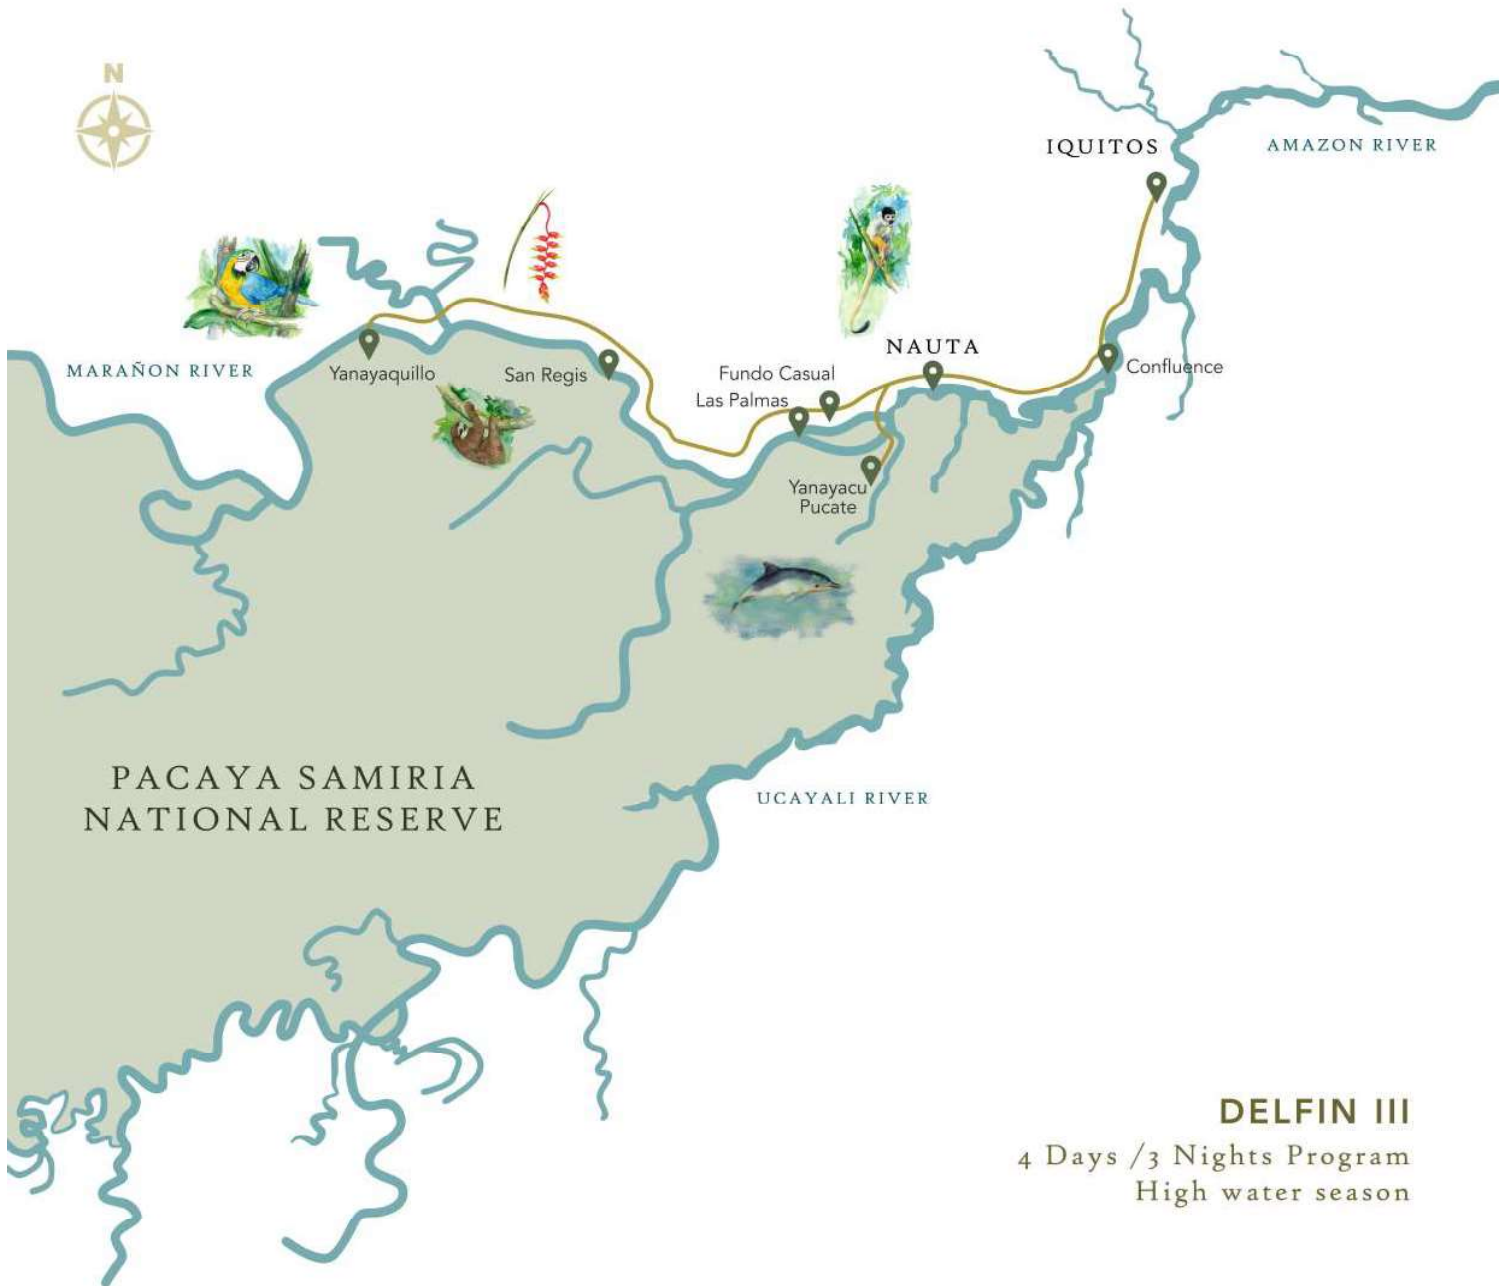

ROUTE MAP

DELFIN III
4 Days /3 Nights Program
High water season